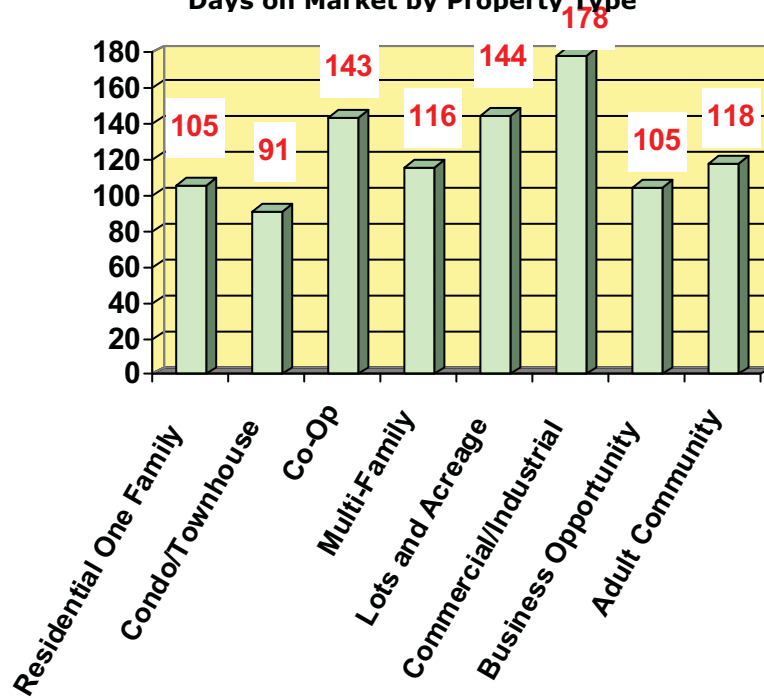

# SOLD STATISTICS BY PROPERTY TYPE - YTD

From 1/1/2011 to 6/30/2011

Days on Market by Property Type

Average Sales Price by Property Type