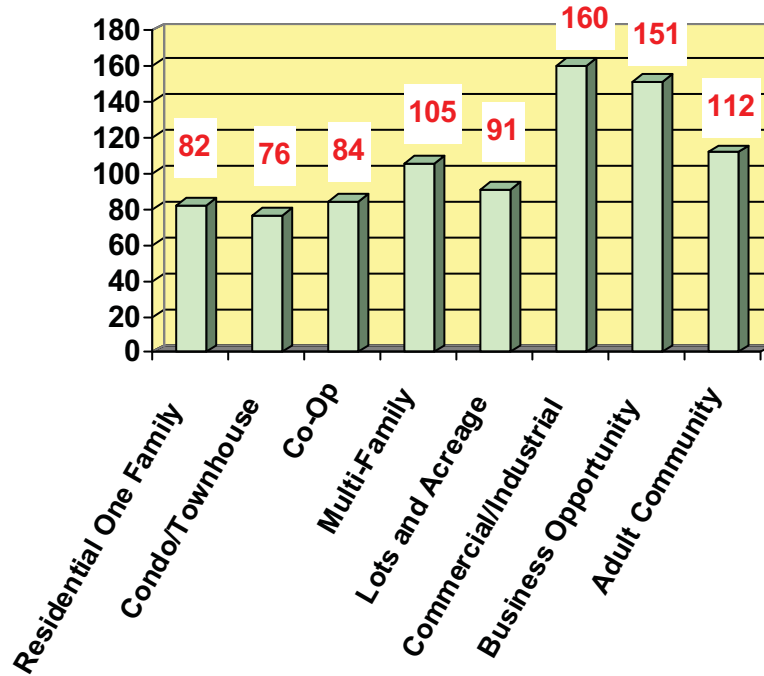

SOLD STATISTICS BY PROPERTY TYPE - YTD

From 1/1/2010 to 12/31/2010

Days on Market by Property Type

Average Sales Price by Property Type