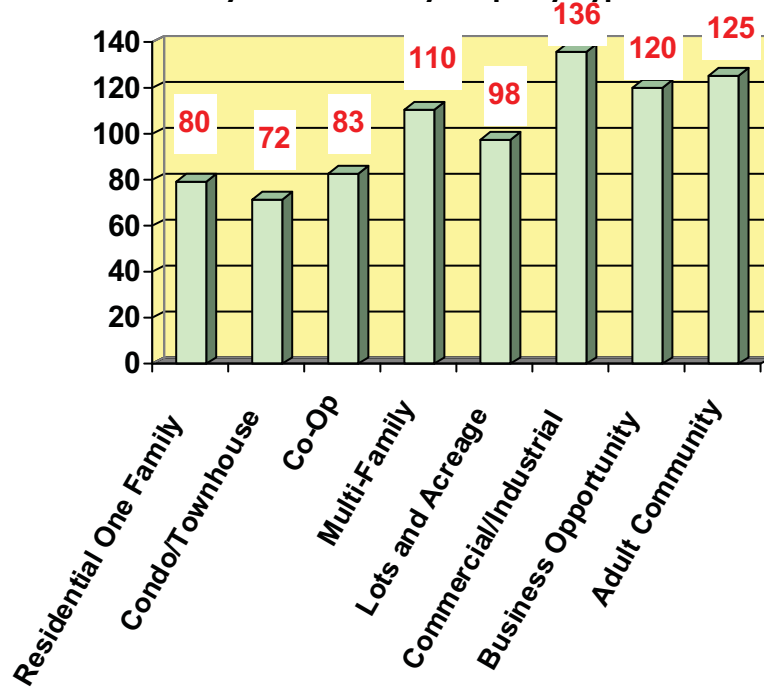

# SOLD STATISTICS BY PROPERTY TYPE - YTD

From 1/1/2010 to 7/31/2010

### Days on Market by Property Type

### Average Sales Price by Property Type