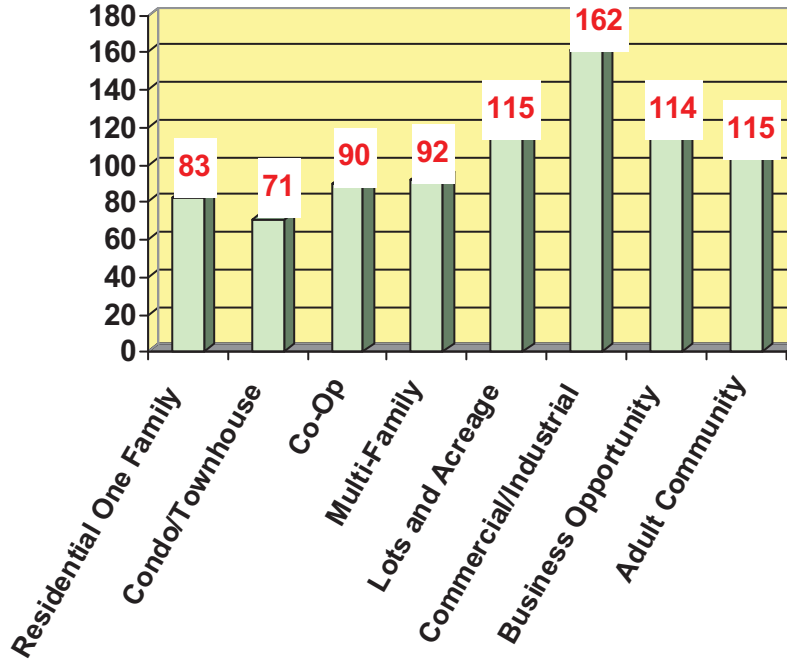

SOLD STATISTICS BY PROPERTY TYPE - YTD

From 1/1/2009 to 12/31/2009

Days on Market by Property Type

Average Sales Price by Property Type